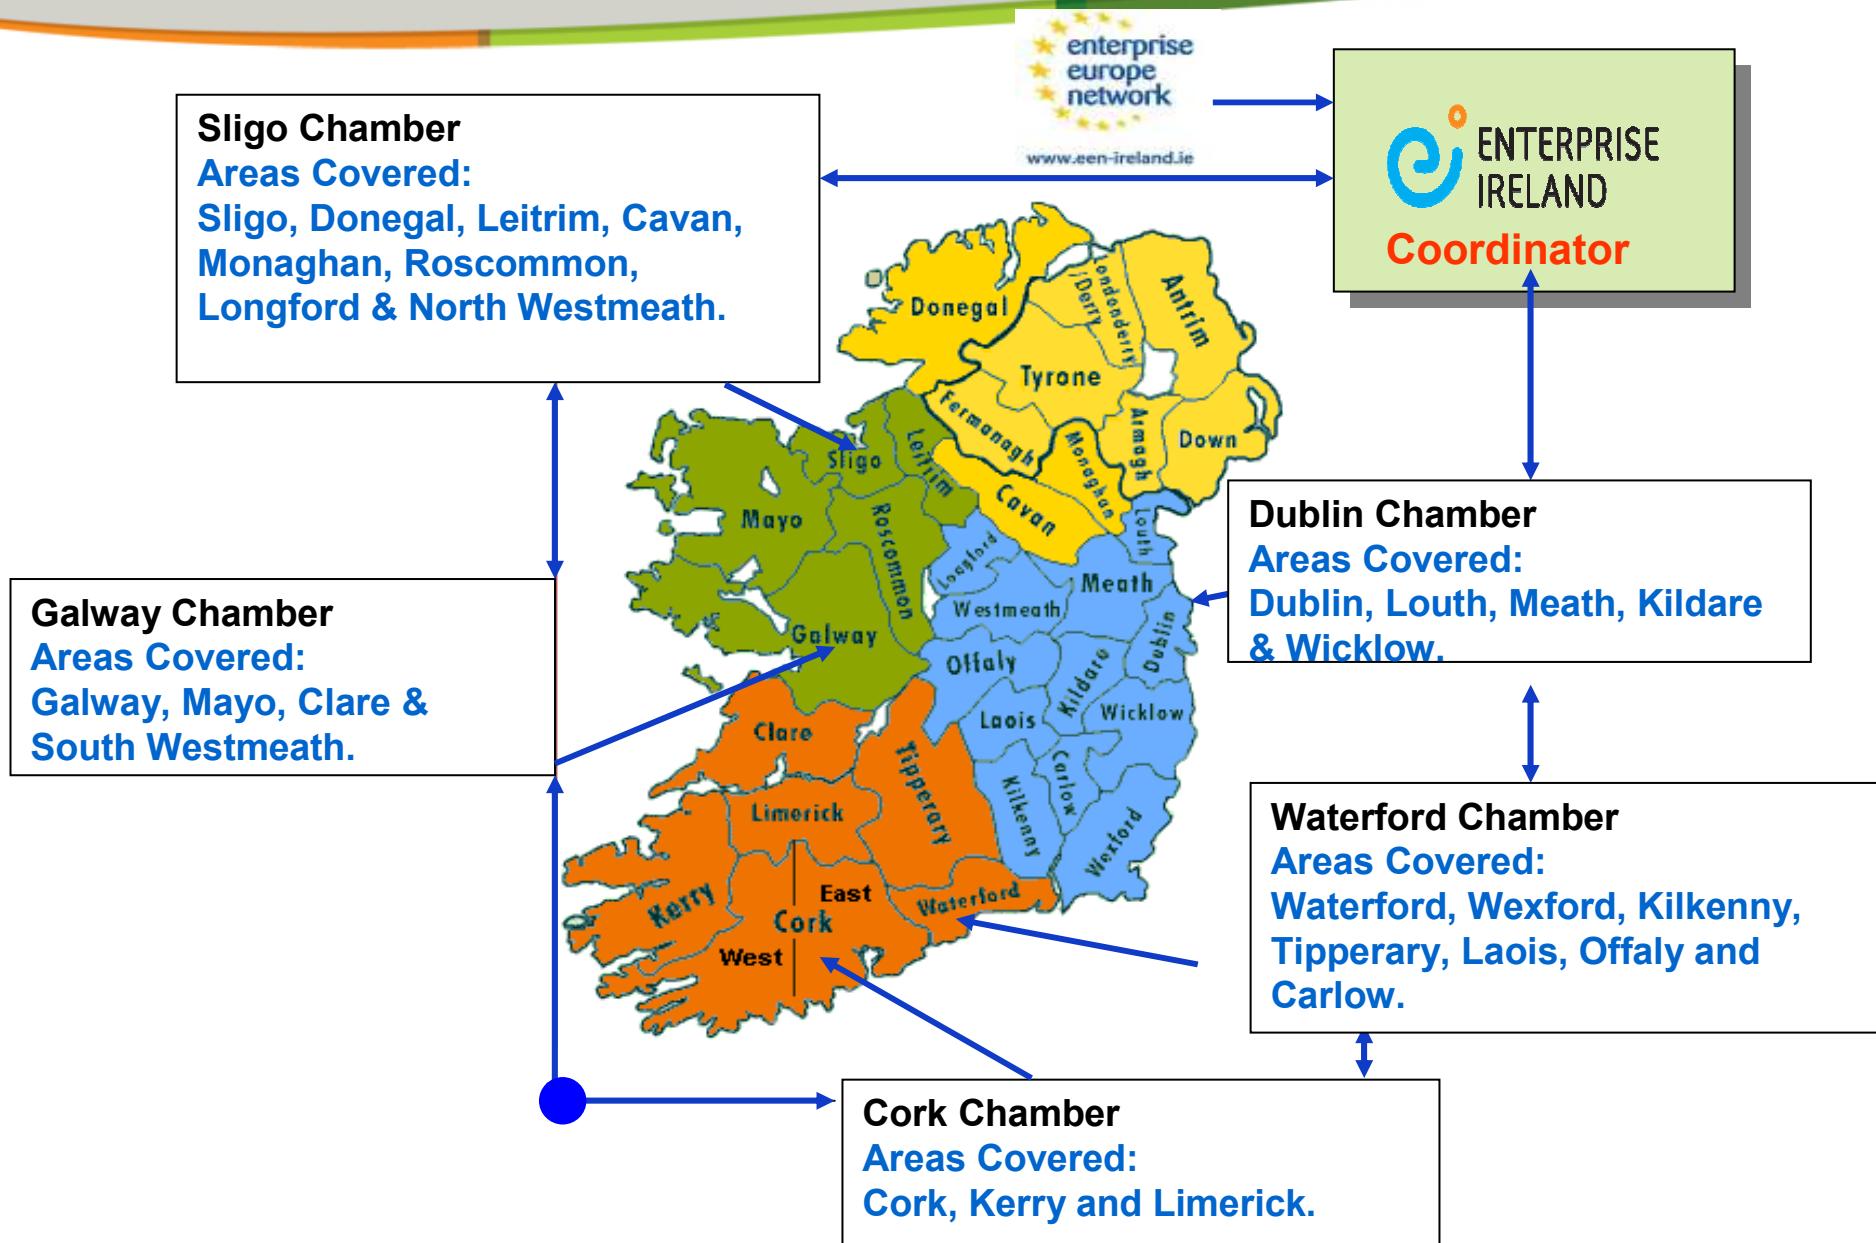

Info2Innovate

Business Support on Your Doorstep

A “one-stop shop” to meet all the information needs of Small & Medium Enterprises in Europe.

Part of the Competitiveness & Innovation Framework Programme

Geographical Spread of the Network

Recent - USA, Mexico
Russia, China
South Korea
Japan
(Brazil, India future)

590 partner
organisations in
48 countries

Enterprise Europe Network in Ireland

EEN – Secure Database platform

An extensive database of current partnering opportunities: